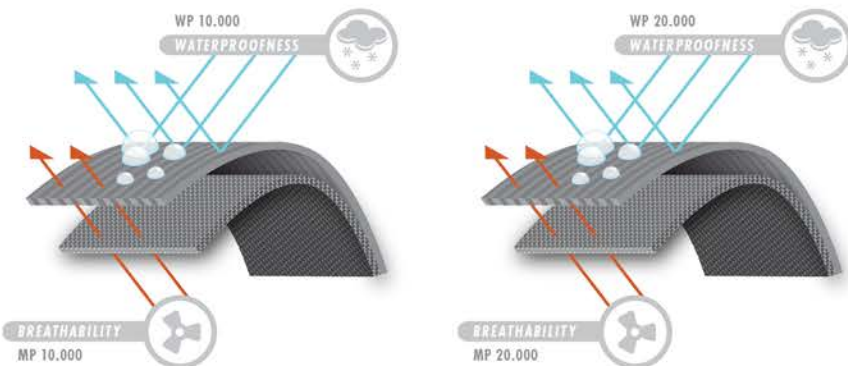

GEOTECH TECHNICAL FABRICS

WATERPROOFING AND BREATHABILITY

Your functional outerwear needs to make a little magic. It needs to be breathable and at the same time, waterproof. The heat and moisture generated by your body as you ski or snowboard should be able to escape. At the same time, the moisture on the outside of your outerwear needs to be kept out.

How waterproof and breathable outerwear is, is expressed in two numbers. The first is in millimeters (mm) and is a measure of how waterproof a fabric is. In the case of a 10K or 10.000mm fabric this means you can place a square tube with inner dimensions of 30mm x 30mm over the outer fabric and you could fill it with water to a height of 10.000mm before water would begin to seep through. The higher this number, the more waterproof the fabric. 5000mm is low waterproofing, 10.000mm is average and 20.000mm is high.

The second number is a measure of how breathable the fabric is, and is measured in grams (g) of water vapor, which can pass through a square meter of the fabric from the inside to the outside in a 24-hour period. In the case of a 20K (20.000g) fabric, this would be 20.000 grams. The larger the number, the more breathable the fabric, meaning that 5.000g is low and 20.000g is very breathable.