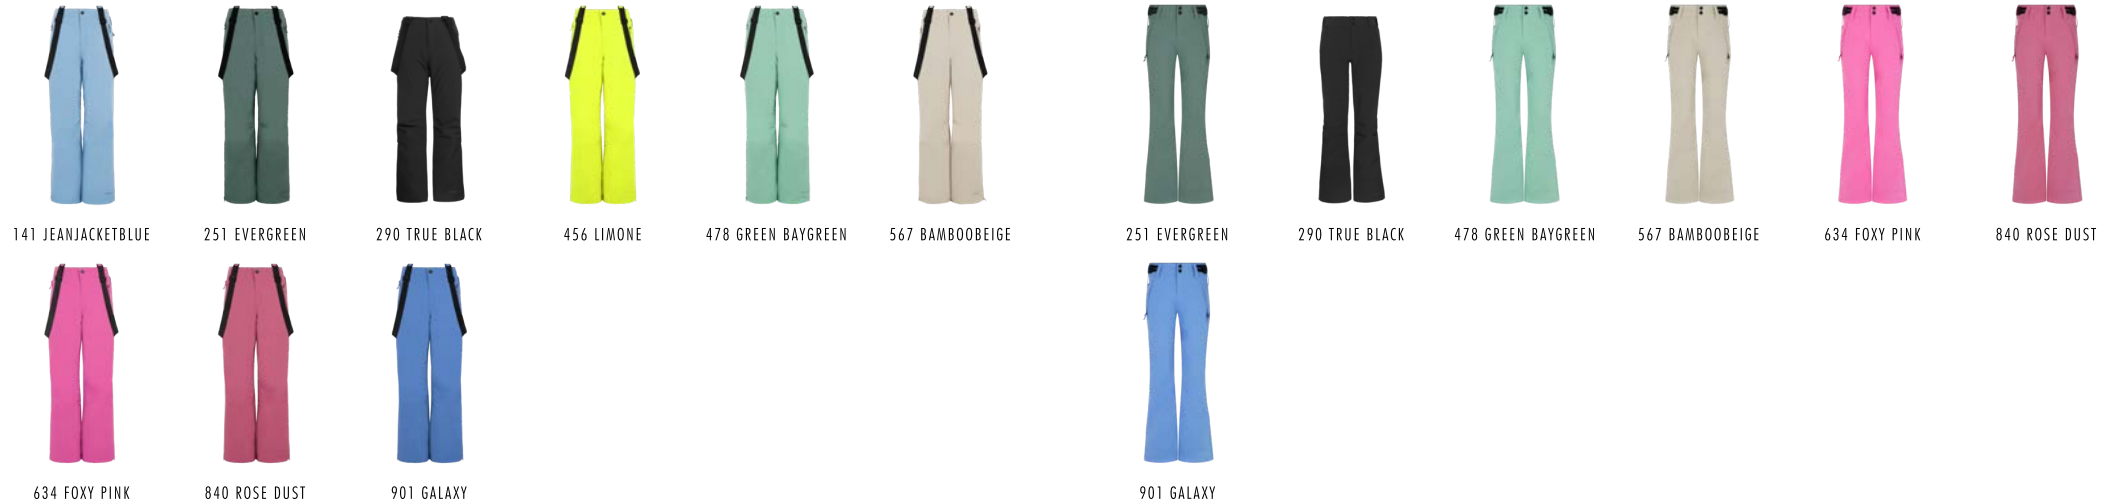

106 KITOFFWHITE

Stock
PROGRAM

4990900

RELOLE JR snowpants

DELIVERY 08/01/2024
 SIZES & FIT 104 - 176

106 KITOFFWHITE

GIRLS *TOPS*

PROTEST
COLLECTION
FALL WINTER 24