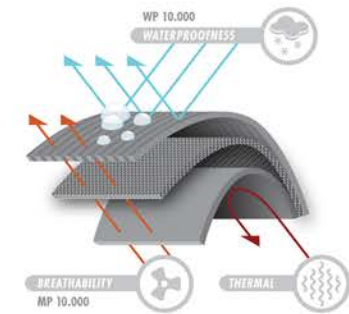

SOFTSHELL

What is a softshell? It's comfortable, flexible, wind and water-resistant. The fabric is made out of three layers. The outer layer is water-repellent and stretchy. The middle layer is both water and wind resistant as well as being breathable. The inner layer that is closest to the body is brushed providing soft and comfortable insulation. The big difference between hard shell and softshell outerwear is the breathability. Softshell is extremely breathable, making it perfect for physical activity.